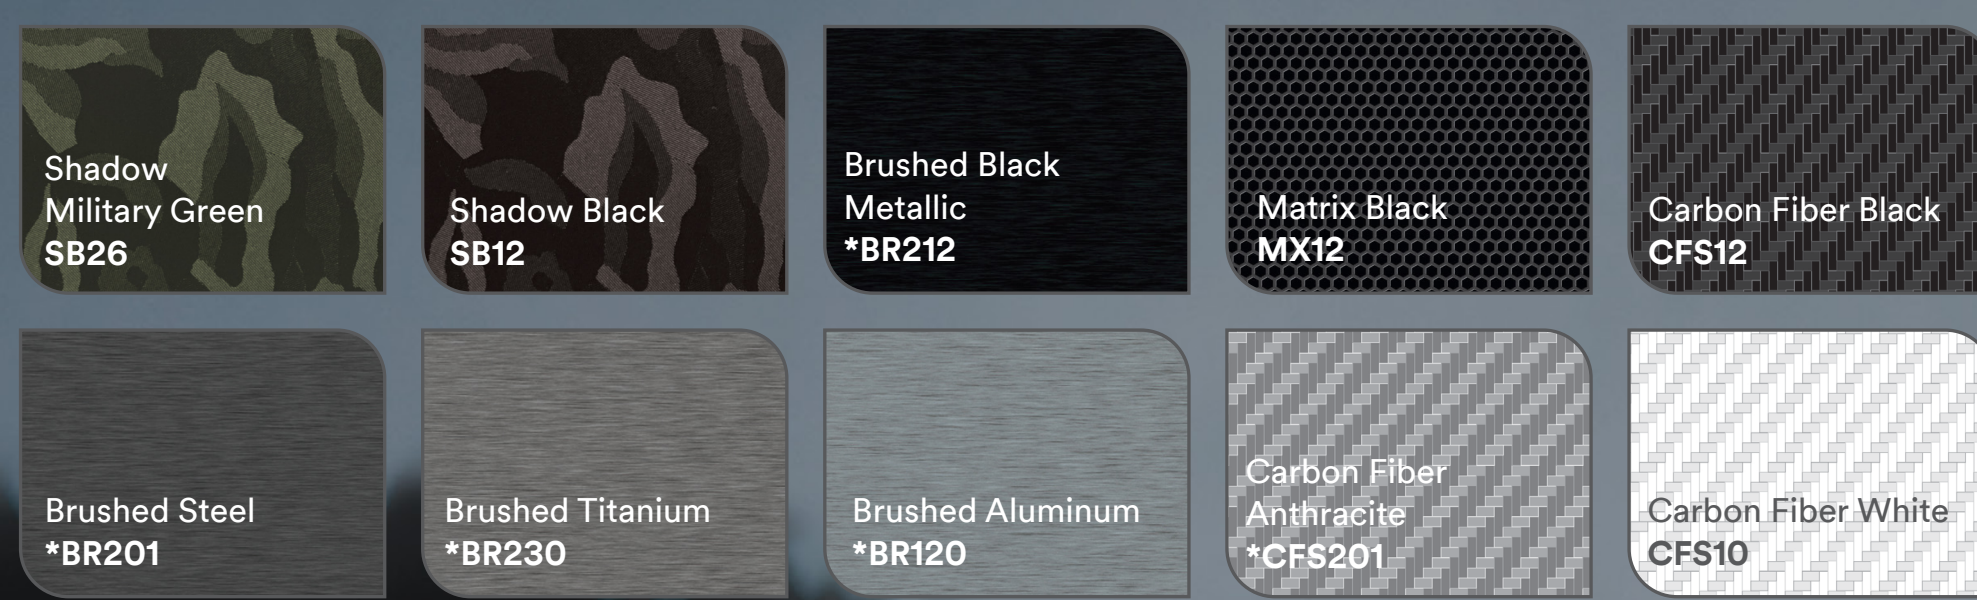

3M™ Wrap Film

Driven to inspire.

Gloss

Satin

Matte

Textures

Color Flips

Chrome